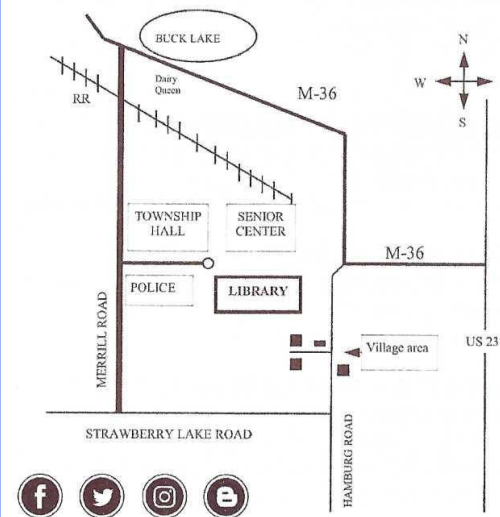

VISIT US:

HOMESCHOOL CONNECTION

Resources
Available at

Hamburg
Township
Library